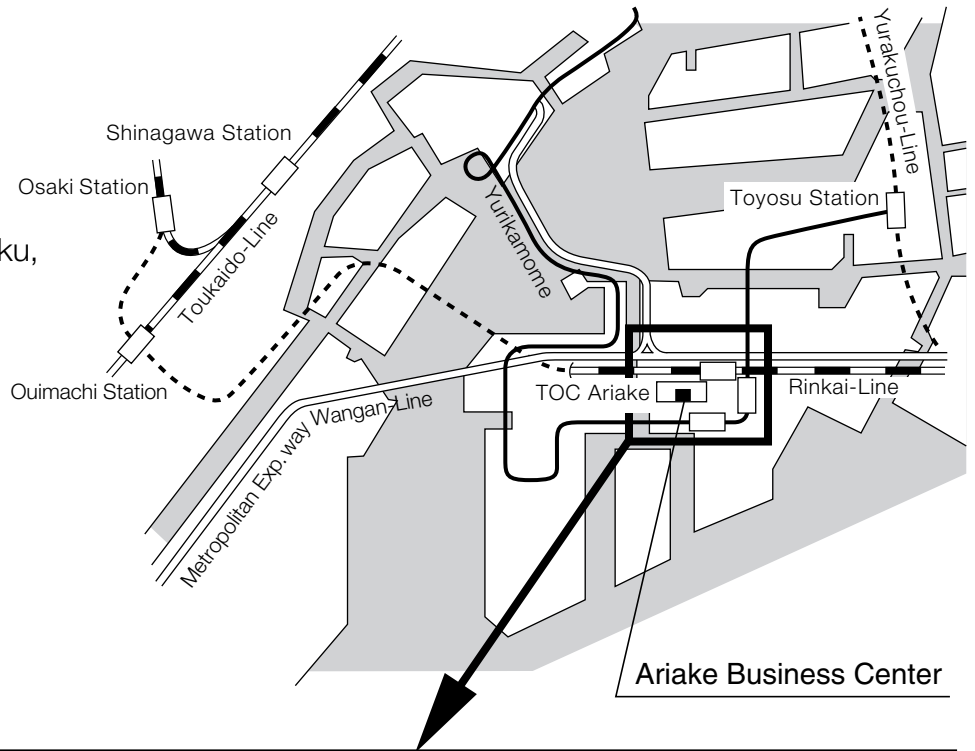

# SONY

**Sony Corporation  
Ariake Business Center**  
TOC ARIAKE 3-5-7 Ariake koto-ku,  
Tokyo, 135-0063 Japan  
Telephone: (03) 6748-2111

● **Access**

- 3 minutes walk from Rinkai-Line  
Kokusai-tenjijyō Station
- 4 minutes walk from Yurikamome  
Kokusai-tenjijyō-seimon Station
- 4 minutes walk from Yurikamome  
Ariake Station

- Entrance
- ⊗ Fire Station