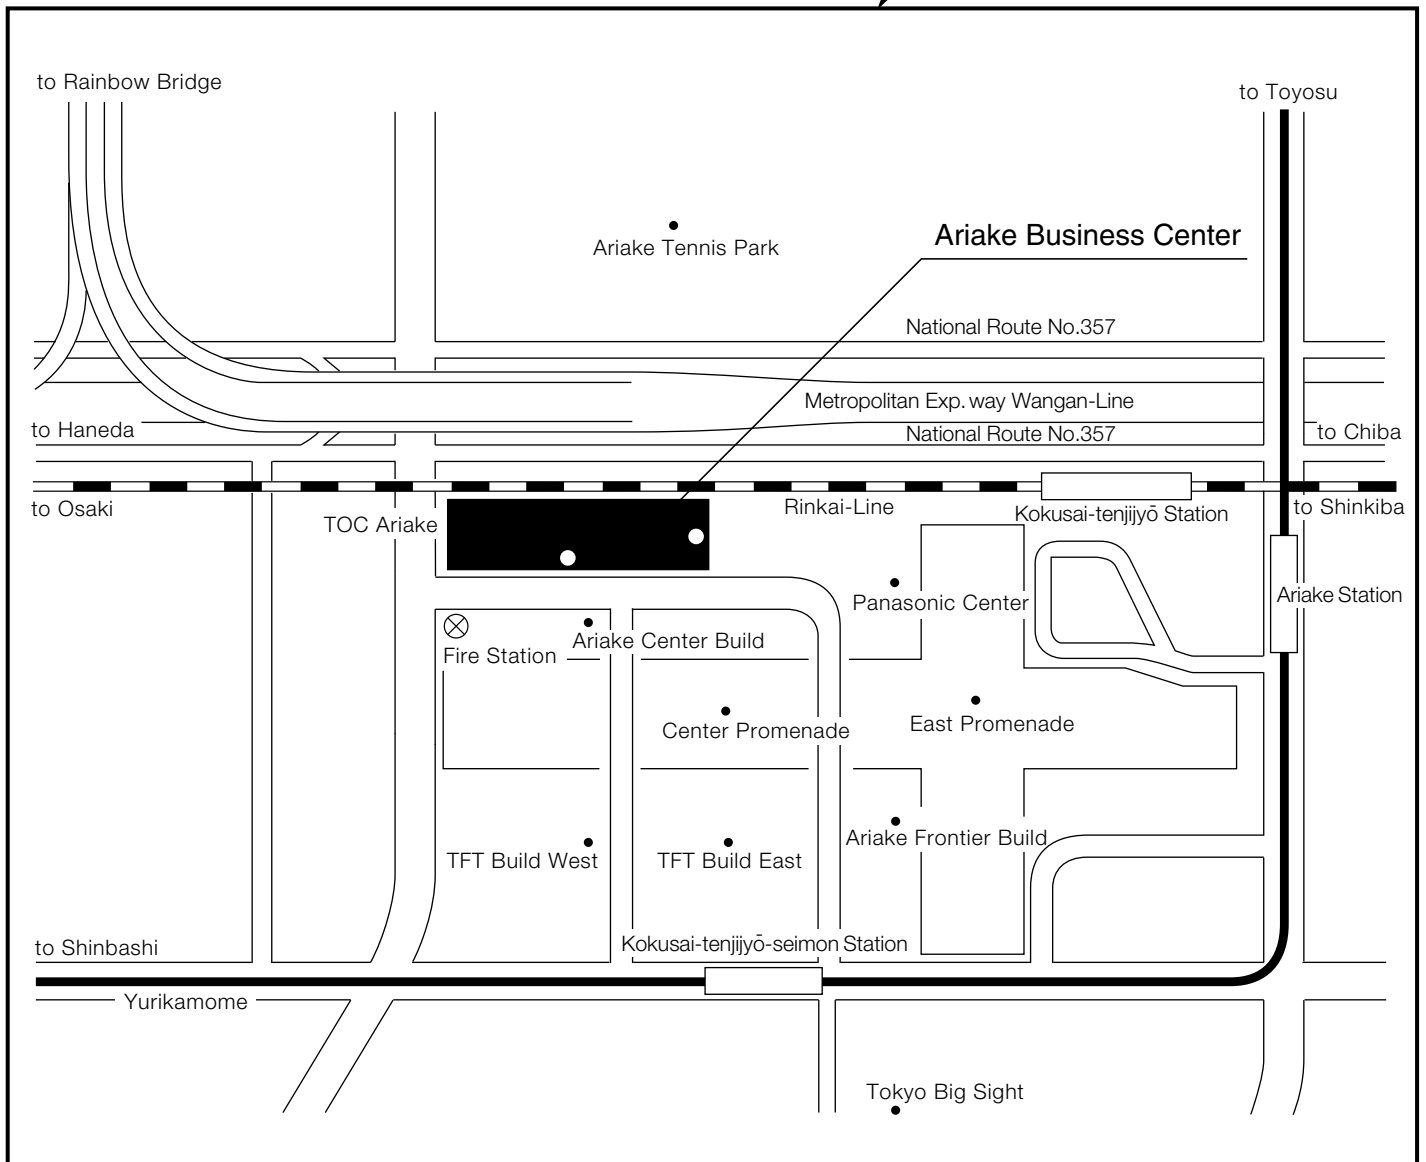

# SONY

**Sony Corporation**  
**Ariake Business Center**  
 TOC ARIAKE 3-5-7 Ariake koto-ku,  
 Tokyo, 135-0063 Japan  
 Telephone: (03) 6748-2111

● **Access**

- 3 minutes walk from Rinkai-Line  
Kokusai-tenjijyō Station
- 4 minutes walk from Yurikamome  
Kokusai-tenjijyō-seimon Station
- 4 minutes walk from Yurikamome  
Ariake Station

- Entrance
- ⊗ Fire Station