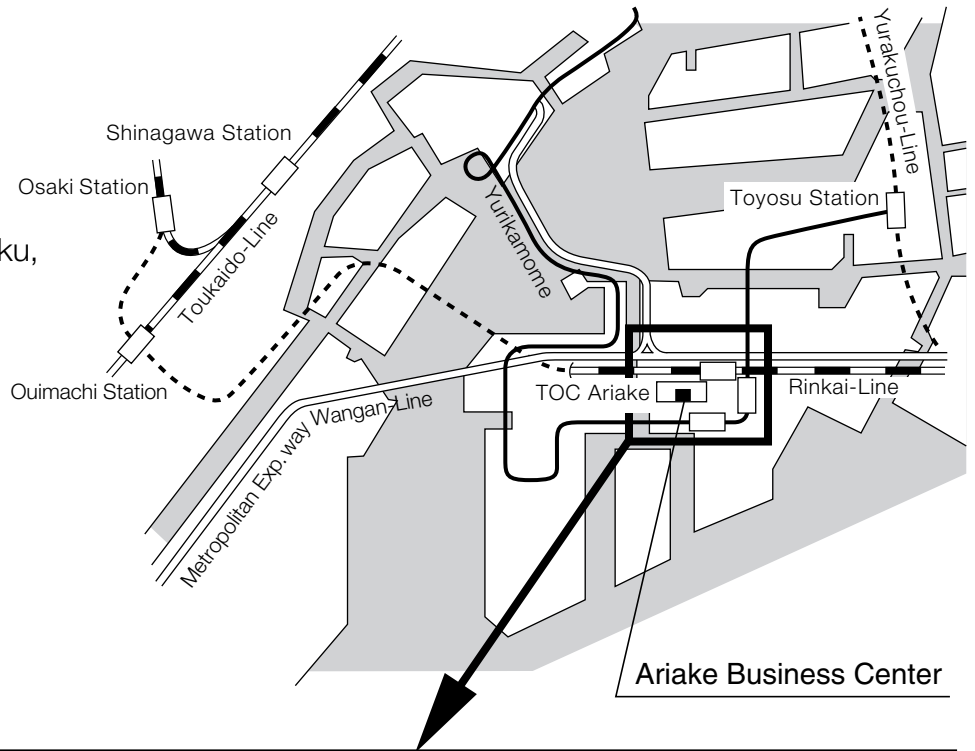

# SONY

**Sony Corporation**  
**Ariake Business Center**  
 TOC ARIAKE 3-5-7 Ariake koto-ku,  
 Tokyo, 135-0063 Japan  
 Telephone: (03) 6748-2111

● **Access**

- 3 minutes walk from Rinkai-Line  
Kokusai-tenjijyō Station
- 4 minutes walk from Yurikamome  
Kokusai-tenjijyō-seimon Station
- 4 minutes walk from Yurikamome  
Ariake Station

- Entrance
- ⊗ Fire Station