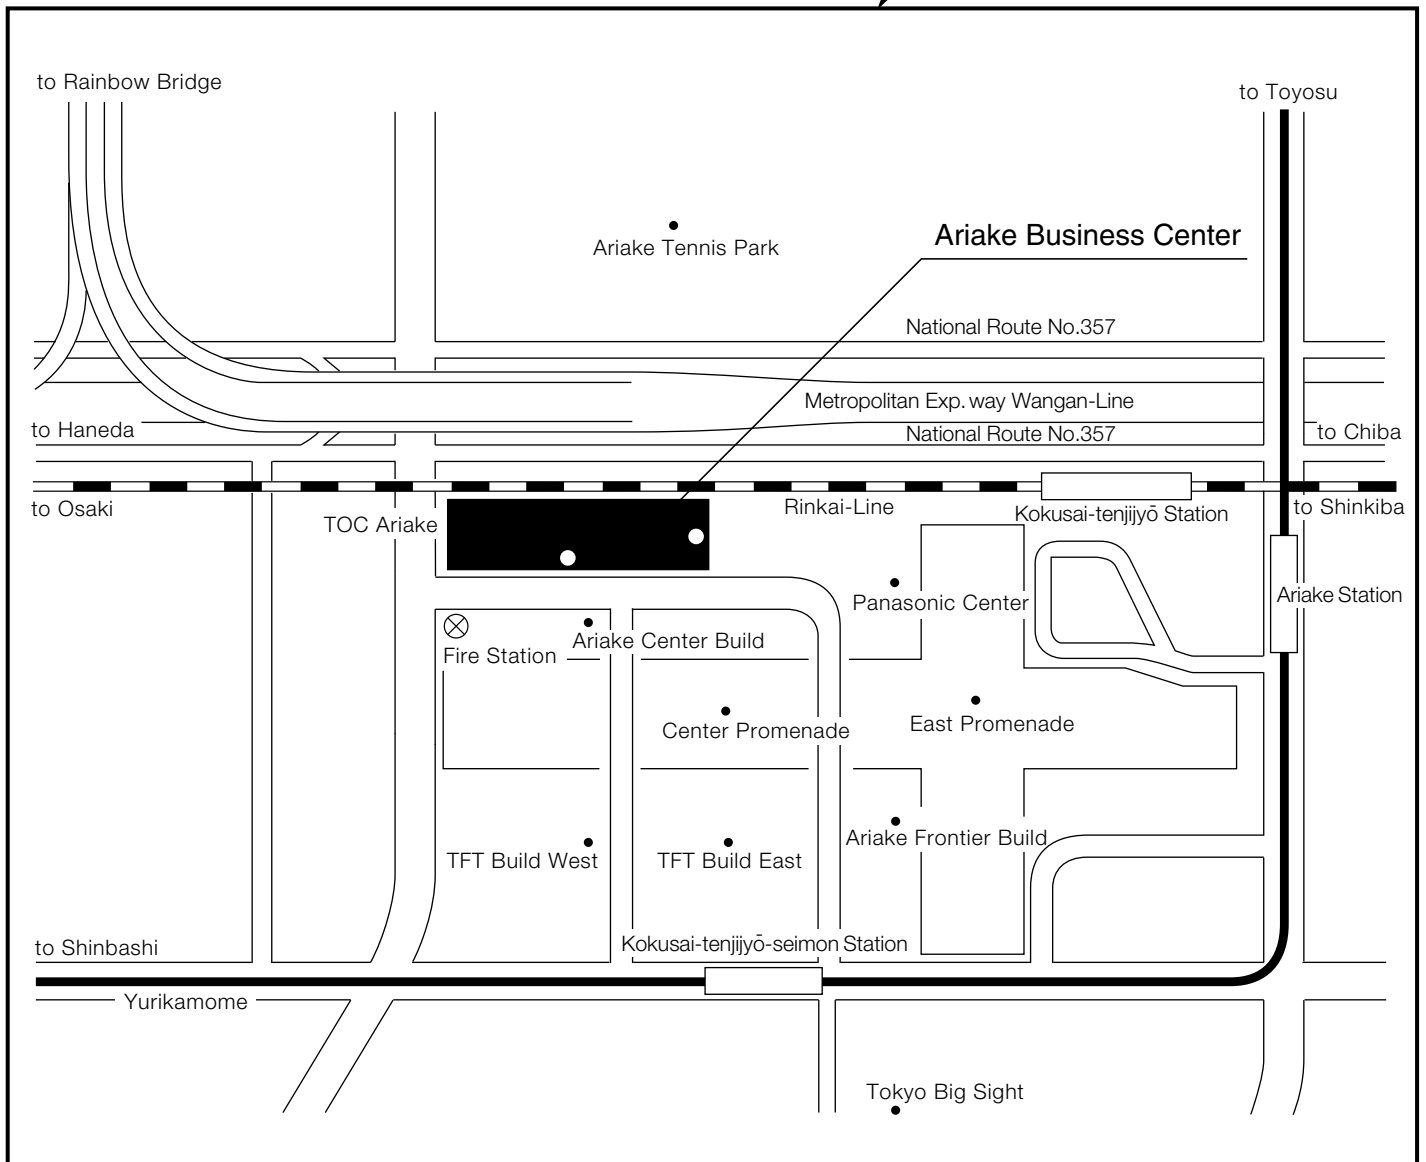

# SONY

**Sony Corporation  
Ariake Business Center**  
TOC ARIAKE 3-5-7 Ariake koto-ku,  
Tokyo, 135-0063 Japan  
Telephone: (03) 6748-2111

● **Access**

- 3 minutes walk from Rinkai-Line  
Kokusai-tenjijyō Station
- 4 minutes walk from Yurikamome  
Kokusai-tenjijyō-seimon Station
- 4 minutes walk from Yurikamome  
Ariake Station

- Entrance
- ⊗ Fire Station