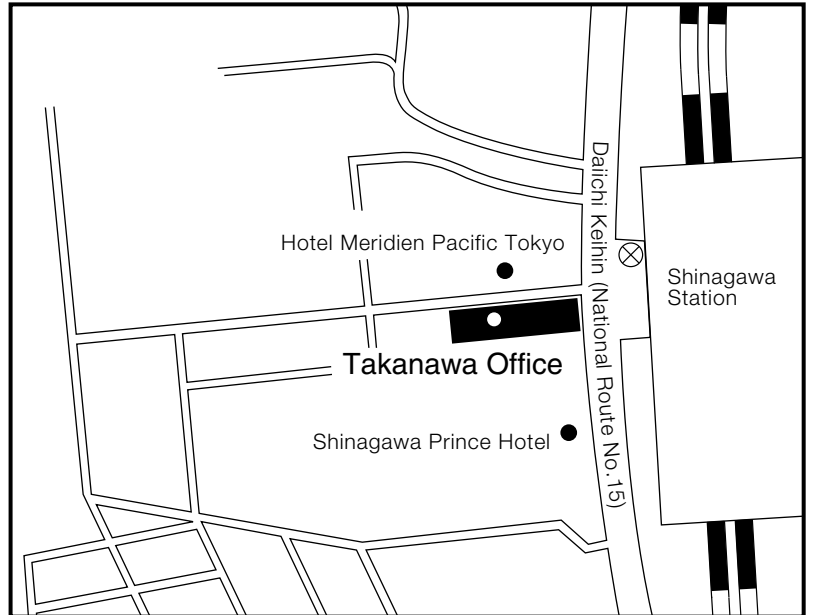

SONY

Sony Corporation Takanawa Office

4-10-18 Takanawa
Minato-ku, Tokyo, 108-0074 Japan
Telephone: (03) 6748-2111

- Access
JR Shinagawa Station (Takanawa Exit)

- Entrance-Reception
- ⊗ Police Box