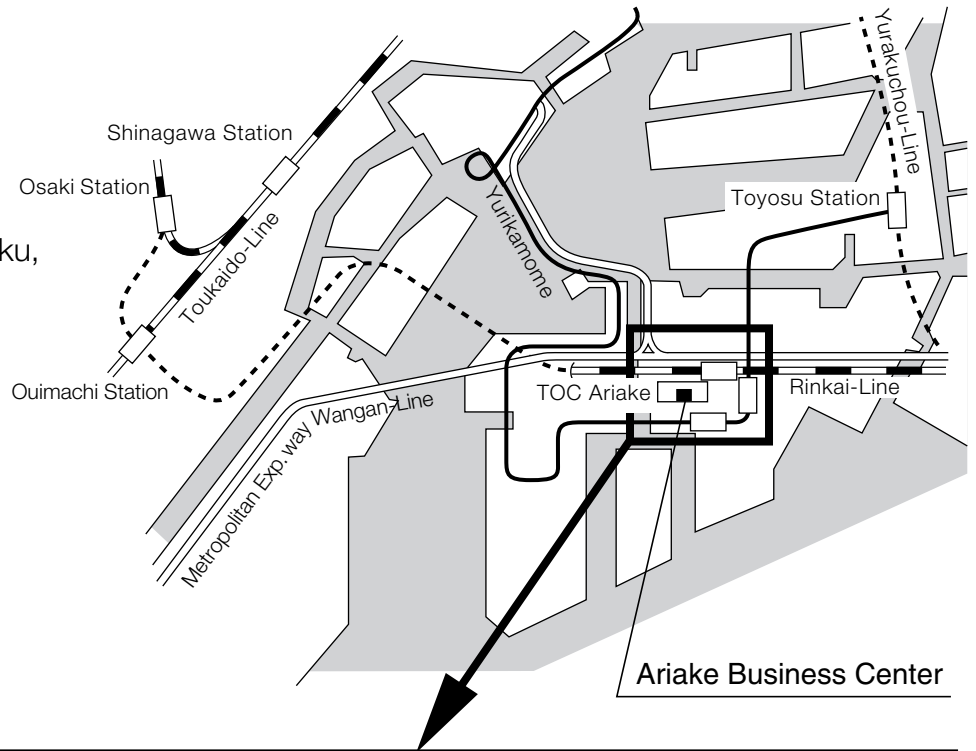

# SONY

**Sony Corporation**  
**Ariake Business Center**  
 TOC ARIAKE 2-5-7 Ariake koto-ku,  
 Tokyo, 135-0063 Japan  
 Telephone: (03) 6748-2111

● **Access**

- 3 minutes walk from Rinkai-Line  
Kokusai-tenjijyō Station
- 4 minutes walk from Yurikamome  
Kokusai-tenjijyō-seimon Station
- 4 minutes walk from Yurikamome  
Ariake Station

- Entrance
- ⊗ Fire Station