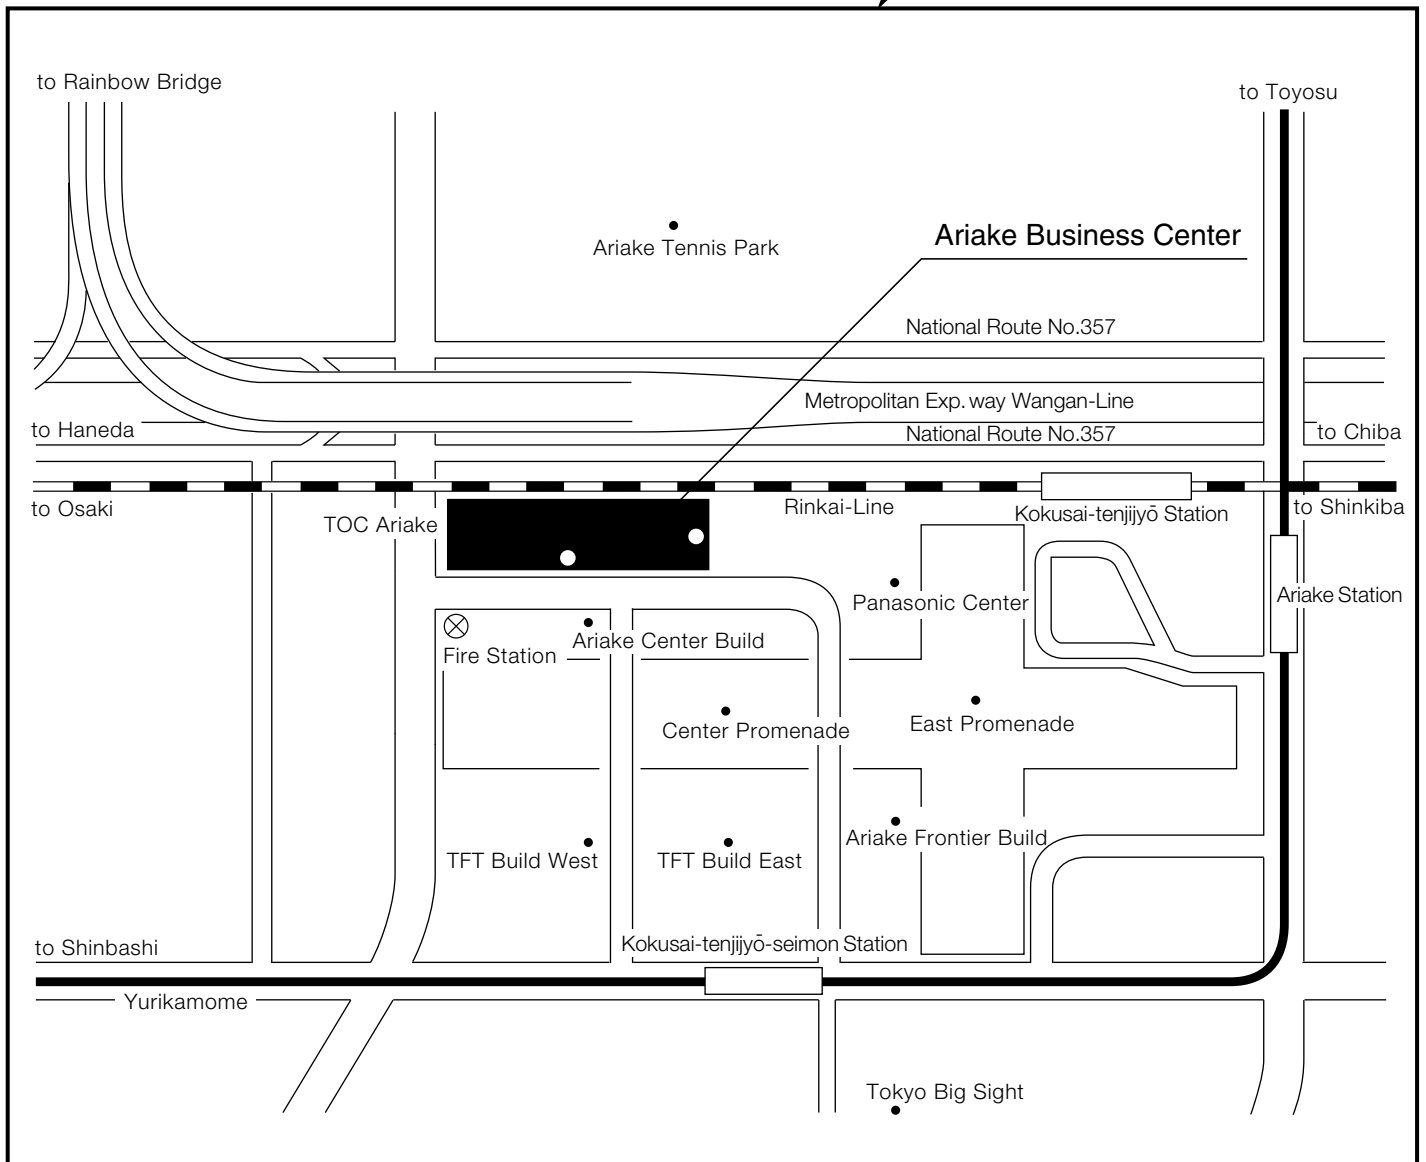

# SONY

**Sony Corporation**  
**Ariake Business Center**  
 TOC ARIAKE 2-5-7 Ariake koto-ku,  
 Tokyo, 135-0063 Japan  
 Telephone: (03) 6748-2111

● **Access**

- 3 minutes walk from Rinkai-Line  
Kokusai-tenjijyō Station
- 4 minutes walk from Yurikamome  
Kokusai-tenjijyō-seimon Station
- 4 minutes walk from Yurikamome  
Ariake Station

- Entrance
- ⊗ Fire Station