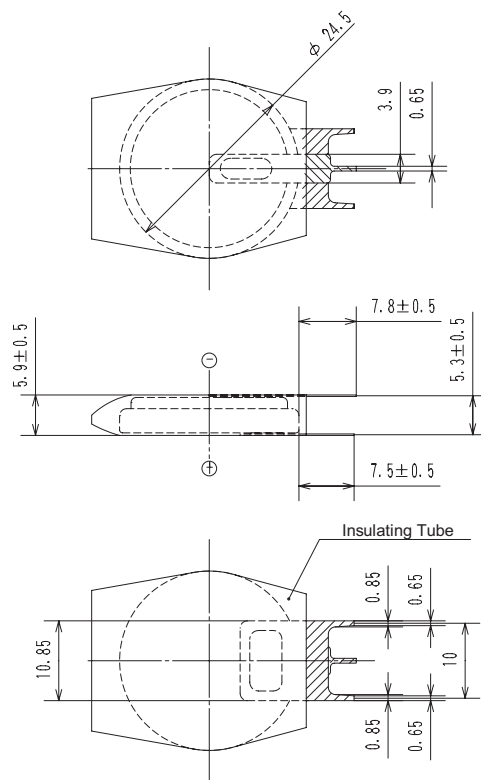

# CR2450-VE1YH

⊕ tab : SUS304 t=0.20mm Ni/solder plated  
 ⊖ tab : SUS304 t=0.20mm Ni/solder plated  
 solder plated : Lead free