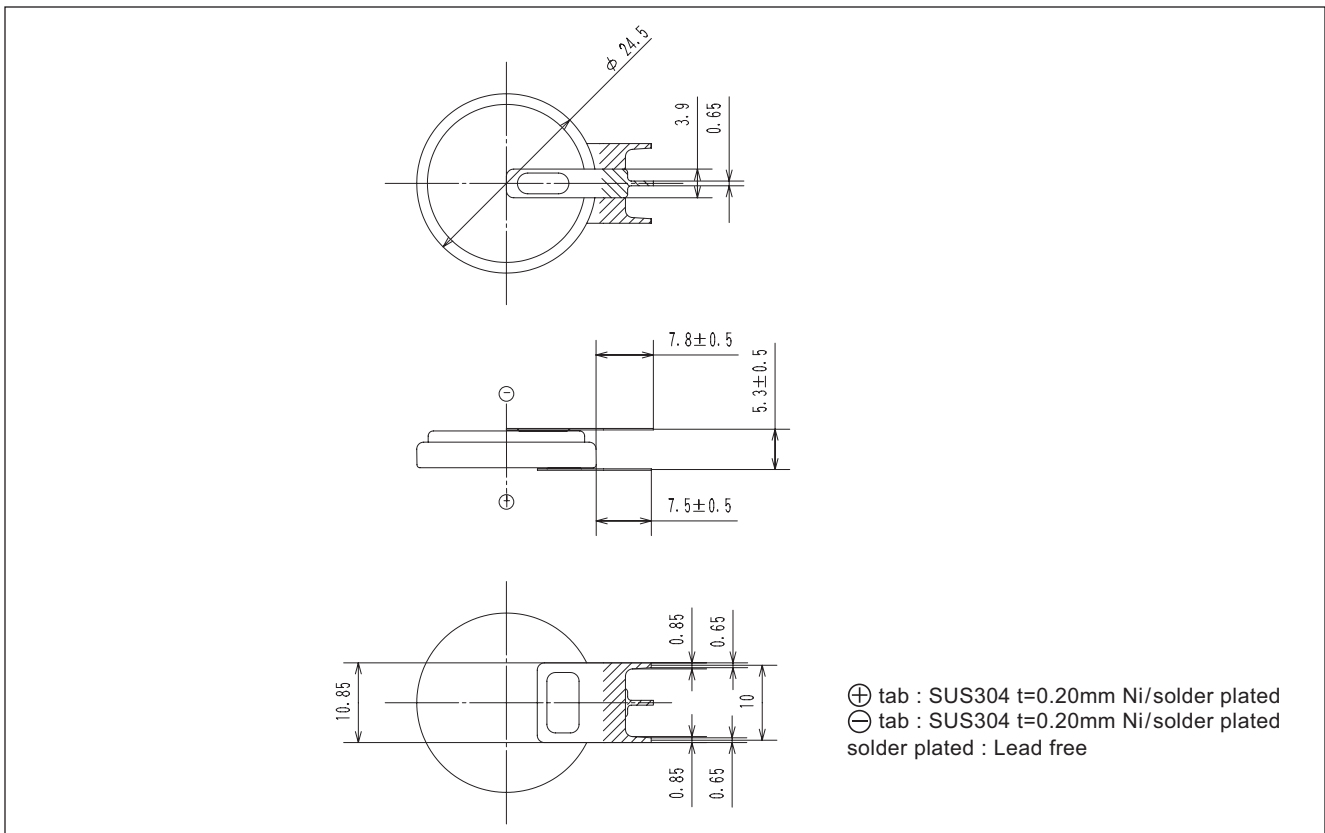

# CR2450-VE1YH

⊕ tab : SUS304 t=0.20mm Ni/solder plated  
 ⊖ tab : SUS304 t=0.20mm Ni/solder plated  
 solder plated : Lead free