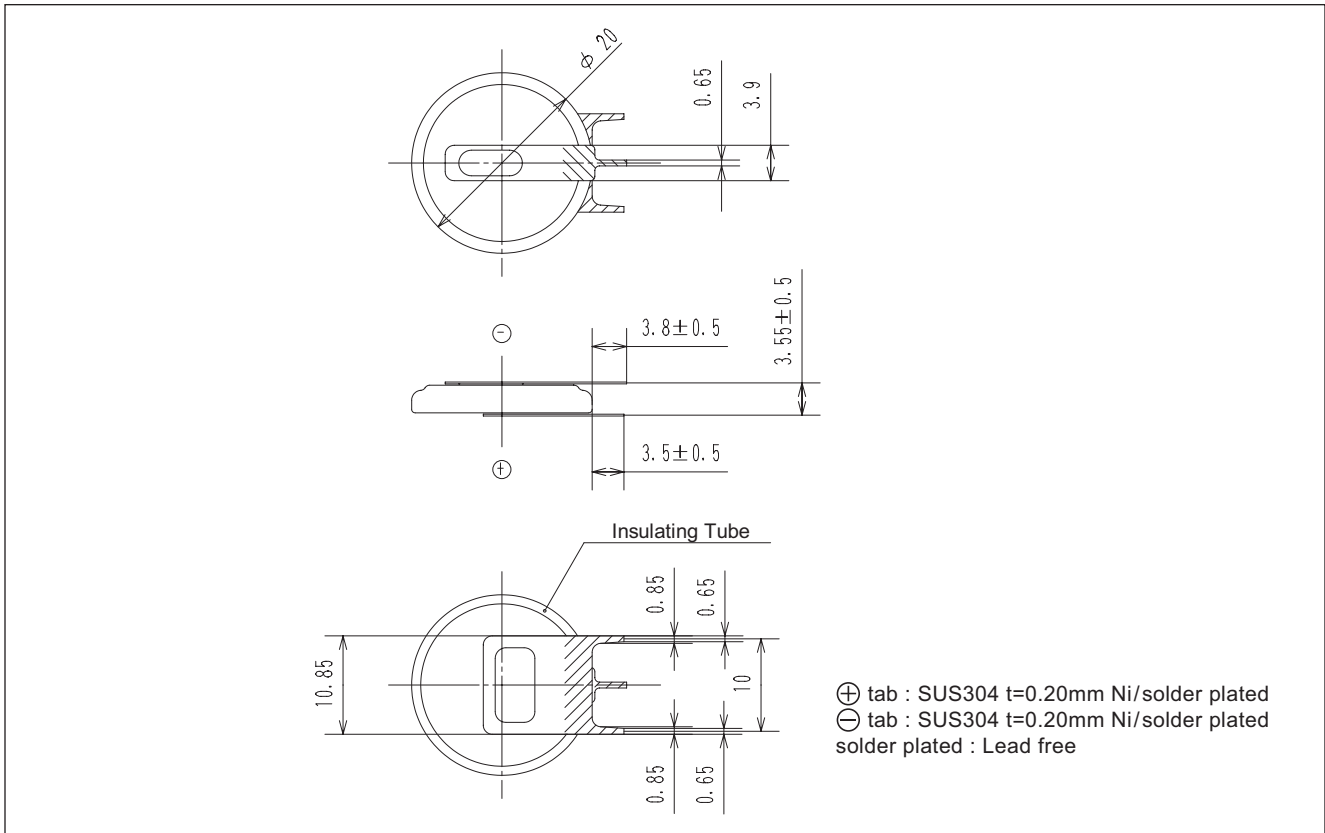

CR2032-VE1H